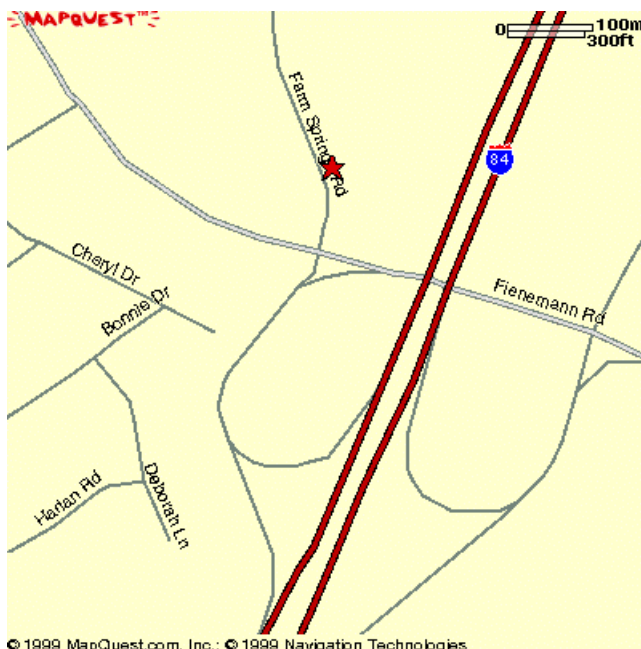

SNUG Fall Meeting – Hartford Farmington Marriott

Hartford Farmington Marriott
15 Farm Springs Road
Farmington, CT 06032
(860) 678-1000

Basic Directions

Take Route 84 to Exit 37, Fienemann Rd. (from either direction)

If coming from 84 East (from Waterbury):

Take a left onto Fienemann Road, over the highway, and then a right onto Farm Springs Road. The Marriott entrance is located at the end of the road on the right hand side.

If coming from 84 West (from Hartford):

Go across Fienemann Rd. onto Farmsprings Rd. The Marriott entrance is located at the end of the road on the right hand side.

To the Conference Rooms

Go in the main entrance. The meeting rooms are located to the right.